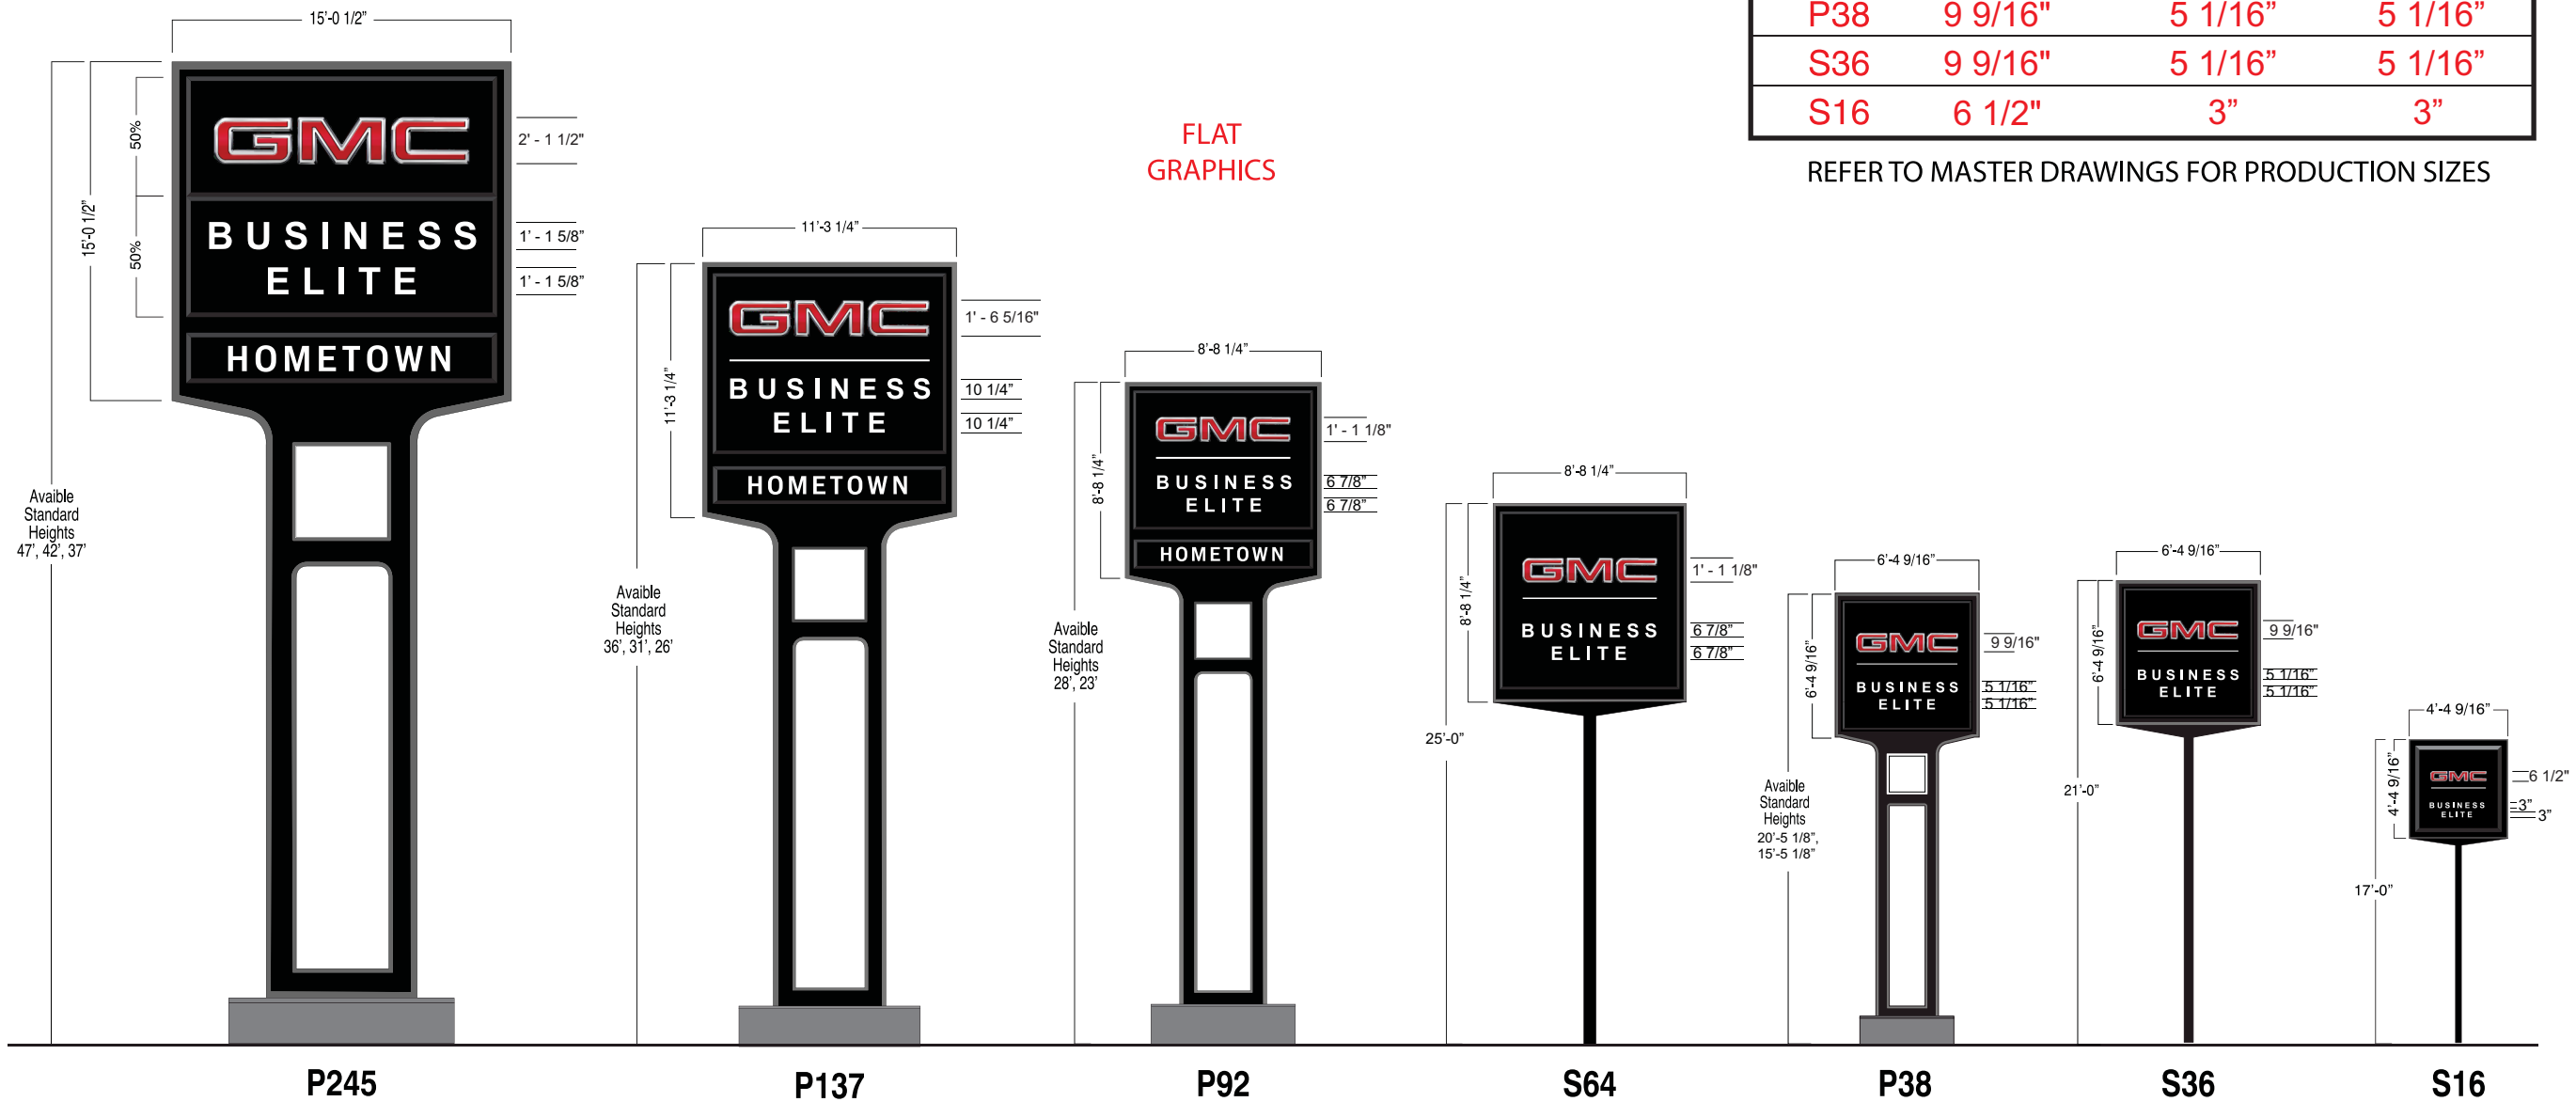

GMC Business Elite Sign Family

RED INDICATES FLAT GRAPHICS

COPY SIZE BY SIGN			
SIGN	GMC	BUSINESS	ELITE
P245	2' - 1 1/2"	1'-1 5/8"	1'-1 5/8"
P137	1' - 6 5/16"	10 1/4"	10 1/4"
P92	1' - 1 1/8"	6 7/8"	6 7/8"
S64	1' - 1 1/8"	6 7/8"	6 7/8"
P38	9 9/16"	5 1/16"	5 1/16"
S36	9 9/16"	5 1/16"	5 1/16"
S16	6 1/2"	3"	3"

REFER TO MASTER DRAWINGS FOR PRODUCTION SIZES