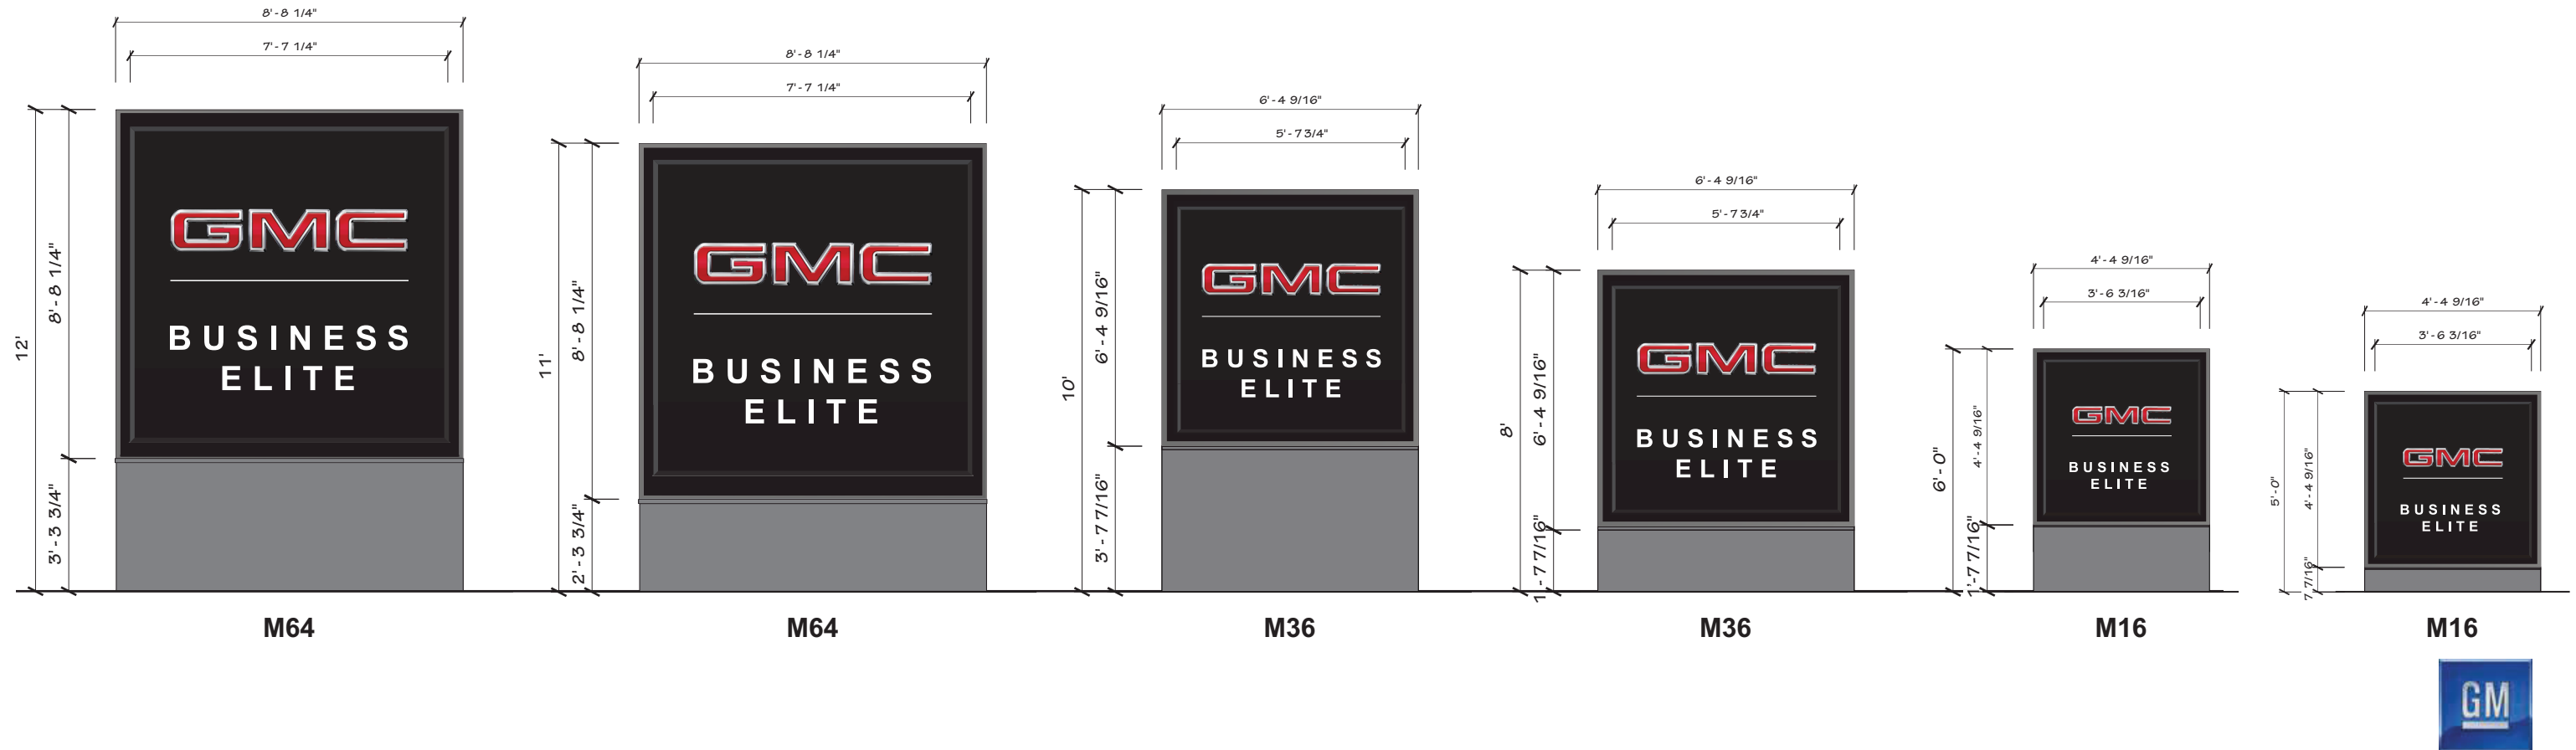

GMC Business Elite Sign Family

COPY SIZE BY SIGN			
SIGN	GMC	BUSINESS	ELITE
P245	2' - 1 1/2"	1'-1 5/8"	1'-1 5/8"
P137	1' - 6 5/16"	10 1/4"	10 1/4"
P92	1' - 1 1/8"	6 7/8"	6 7/8"
S64	1' - 1 1/8"	6 7/8"	6 7/8"
P38	9 9/16"	5 1/16"	5 1/16"
S36	9 9/16"	5 1/16"	5 1/16"
S16	6 1/2"	3"	3"

REFER TO MASTER DRAWINGS FOR PRODUCTION SIZES